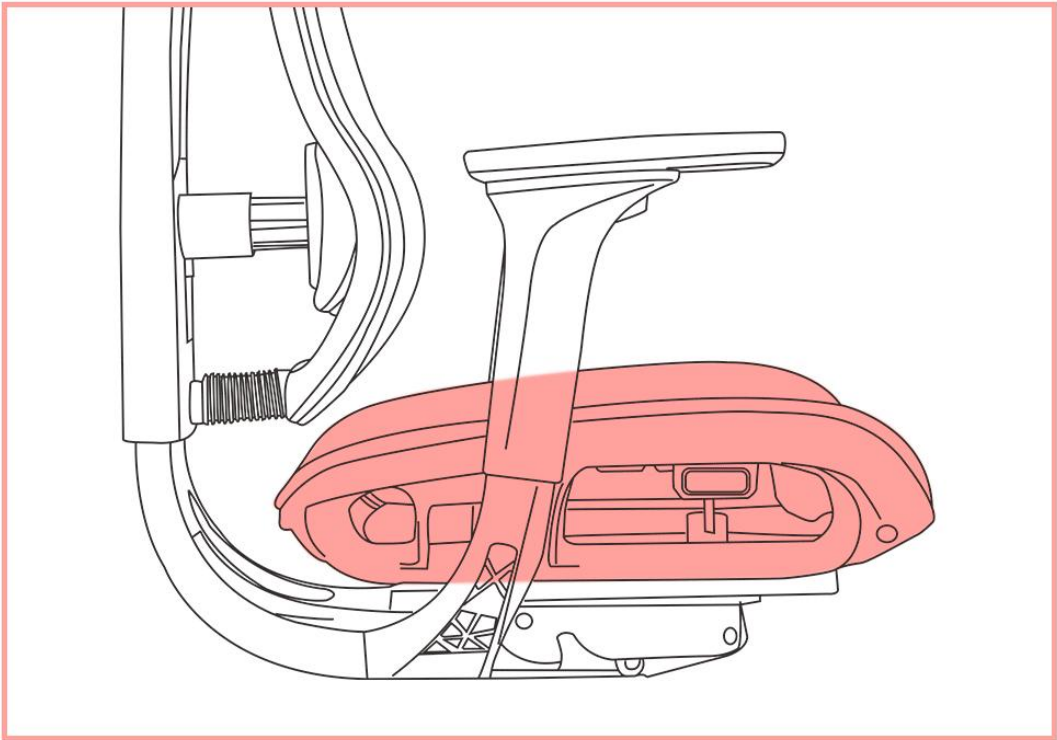

Backrest Design

Ergonomic V-shaped backrest with enhanced cervical support for optimal comfort.

Vertical Backrest Height Adjustment

60mm vertical travel range with 6 incremental locking positions

1.up and down

Lumbar Support Height Adjustment

60mm adjustable range

1. up and down

Wire-controlled Synchro-tilt Mechanism

Dual-cable operated lever for simultaneous seat height adjustment and 4-position tilt lock

Wide-angle Tilt Lock

The office chair's armrests move in sync with the reclining backrest, and the wide-angle tilt lock ensures stability at maximum recline.

Seat Depth Adjustment

60mm sliding range with 5 incremental locking positions