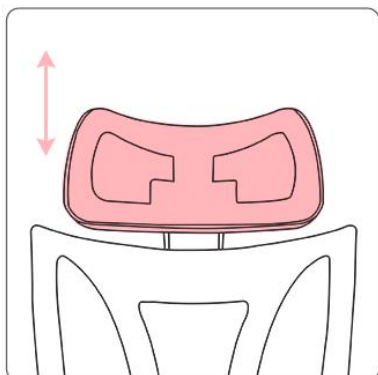

Fivo Chair

PRODUCT FEATURES

Adjustable Headrest

The high-back office chair features a large curved mesh headrest with height and angle adjustment for enhanced neck and head support.

1.up and down

2.front and back

Backrest Design

Ergonomic V-shaped backrest with enhanced cervical support for optimal comfort.

Vertical Backrest Height Adjustment

60mm vertical travel range with 6 incremental locking positions

1.up and down

Lumbar Support Height Adjustment

60mm adjustable range

1. up and down

Wire-controlled Synchro-tilt Mechanism

Dual-cable operated lever for simultaneous seat height adjustment and 4-position tilt lock

Wide-angle Tilt Lock

The office chair's armrests move in sync with the reclining backrest, and the wide-angle tilt lock ensures stability at maximum recline.

Seat Depth Adjustment

60mm sliding range with 5 incremental locking positions