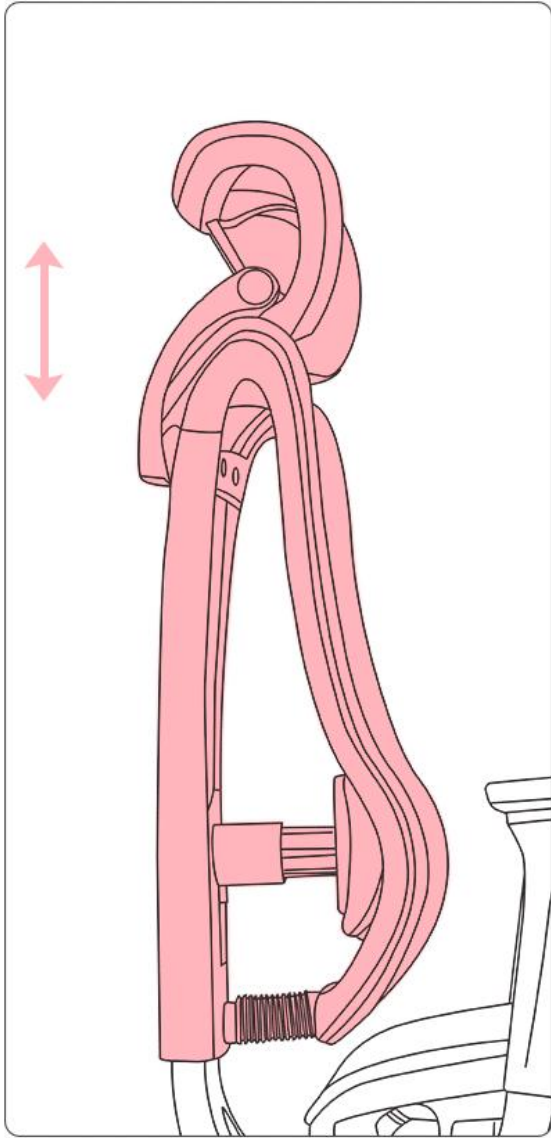

Fivo Chair

PRODUCT FEATURES

Adjustable Headrest

The high-back office chair features a large curved mesh headrest with height and angle adjustment for enhanced neck and head support.

1.up and down

2.front and back

Backrest Design

Ergonomic V-shaped backrest with enhanced cervical support for optimal comfort.

Vertical Backrest Height Adjustment

60mm vertical travel range with 6 incremental locking positions

1.up and down

Lumbar Support Height Adjustment

60mm adjustable range

1. up and down

Wire-controlled Synchro-tilt Mechanism

Dual-cable operated lever for simultaneous seat height adjustment and 4-position tilt lock

Wide-angle Tilt Lock

The office chair's armrests move in sync with the reclining backrest, and the wide-angle tilt lock ensures stability at maximum recline.

Seat Depth Adjustment

60mm sliding range with 5 incremental locking positions