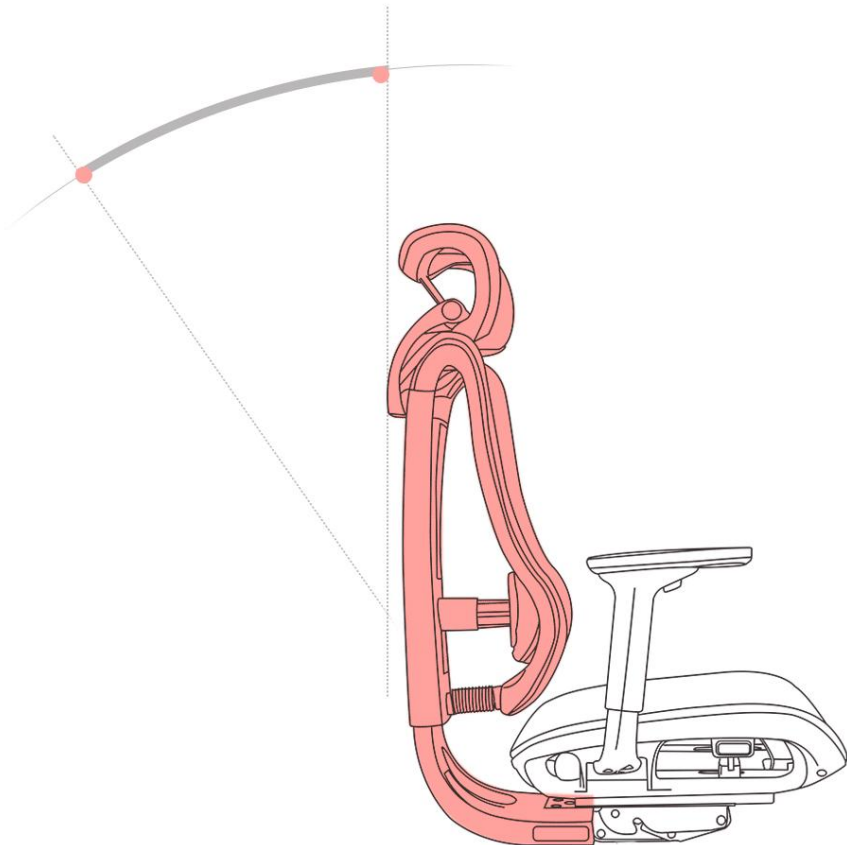

Backrest Design

Ergonomic V-shaped backrest with enhanced cervical support for optimal comfort.

Vertical Backrest Height Adjustment

60mm vertical travel range with 6 incremental locking positions

1.up and down

Lumbar Support Height Adjustment

60mm adjustable range

1. up and down

Wire-controlled Synchro-tilt Mechanism

Dual-cable operated lever for simultaneous seat height adjustment and 4-position tilt lock

Wide-angle Tilt Lock

The office chair's armrests move in sync with the reclining backrest, and the wide-angle tilt lock ensures stability at maximum recline.

Seat Depth Adjustment

60mm sliding range with 5 incremental locking positions

Armrest Options

3D Armrest

1. Depth Adjustment

2. Pivot Adjustment

3. Height Adjustment

4D tilt-sync armrest

1.Depth Adjustment

2.Pivot Adjustment