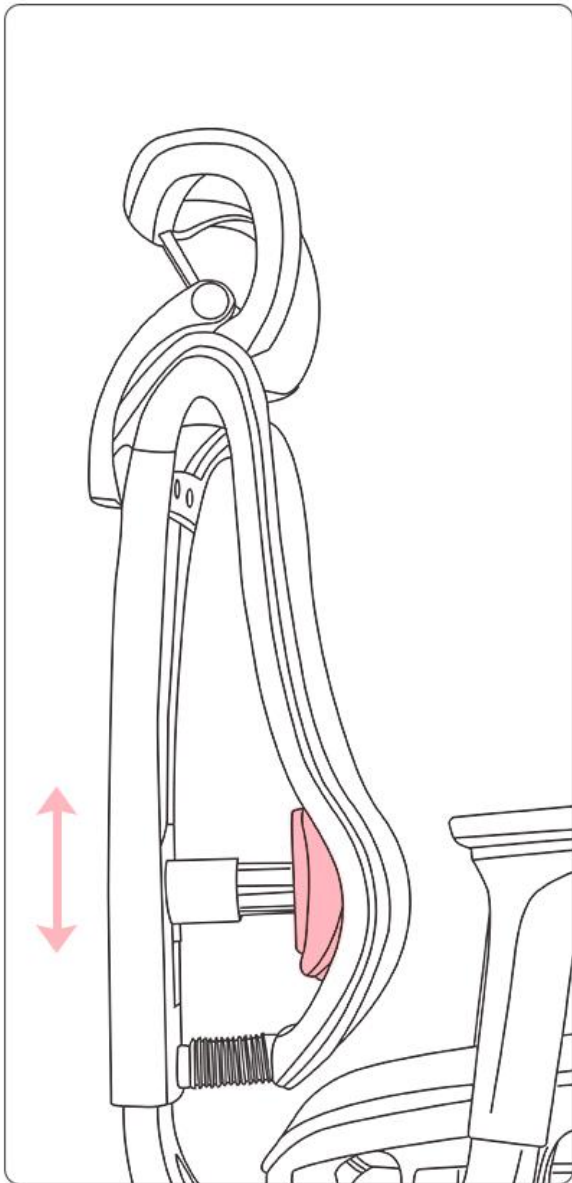

Backrest Design

Ergonomic V-shaped backrest with enhanced cervical support for optimal comfort.

Vertical Backrest Height Adjustment

60mm vertical travel range with 6 incremental locking positions

1.up and down

Lumbar Support Height Adjustment

60mm adjustable range

1. up and down

Wire-controlled Synchro-tilt Mechanism

Dual-cable operated lever for simultaneous seat height adjustment and 4-position tilt lock

Wide-angle Tilt Lock

The office chair's armrests move in sync with the reclining backrest, and the wide-angle tilt lock ensures stability at maximum recline.

Seat Depth Adjustment

60mm sliding range with 5 incremental locking positions