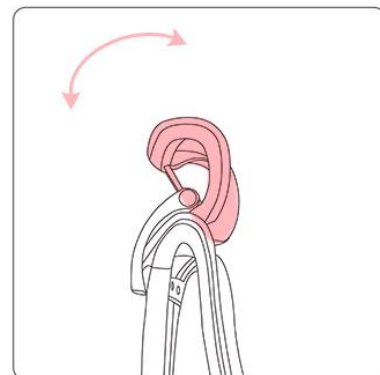

Fivo Chair

PRODUCT FEATURES

Adjustable Headrest

The high-back office chair features a large curved mesh headrest with height and angle adjustment for enhanced neck and head support.

1.up and down

2.front and back

Backrest Design

Ergonomic V-shaped backrest with enhanced cervical support for optimal comfort.

Vertical Backrest Height Adjustment

60mm vertical travel range with 6 incremental locking positions

1.up and down

Lumbar Support Height Adjustment

60mm adjustable range

1. up and down

Wire-controlled Synchro-tilt Mechanism

Dual-cable operated lever for simultaneous seat height adjustment and 4-position tilt lock

Wide-angle Tilt Lock

The office chair's armrests move in sync with the reclining backrest, and the wide-angle tilt lock ensures stability at maximum recline.

Seat Depth Adjustment

60mm sliding range with 5 incremental locking positions