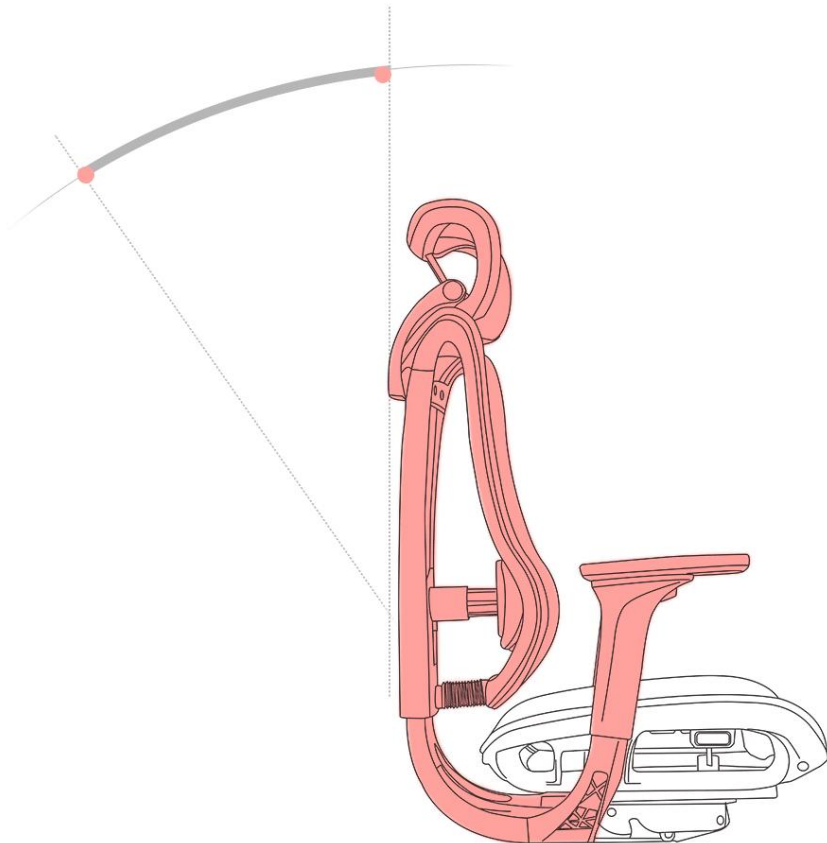

Backrest Design

Ergonomic V-shaped backrest with enhanced cervical support for optimal comfort.

Vertical Backrest Height Adjustment

60mm vertical travel range with 6 incremental locking positions

1.up and down

Lumbar Support Height Adjustment

60mm adjustable range

1. up and down

Wire-controlled Synchro-tilt Mechanism

Dual-cable operated lever for simultaneous seat height adjustment and 4-position tilt lock

Wide-angle Tilt Lock

The office chair's armrests move in sync with the reclining backrest, and the wide-angle tilt lock ensures stability at maximum recline.

Seat Depth Adjustment

60mm sliding range with 5 incremental locking positions

Armrest Options

3D Armrest

1. Depth Adjustment

2. Pivot Adjustment

3. Height Adjustment

4D tilt-sync armrest

1.Depth Adjustment

2.Pivot Adjustment