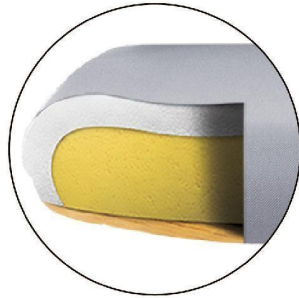

Seat Foam Option

Cutting Foam Seat