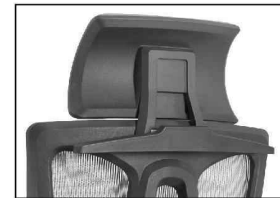

Yagi Chair

Adaptive elastic waist support can automatically provide support strength based on body weight and contact angle.