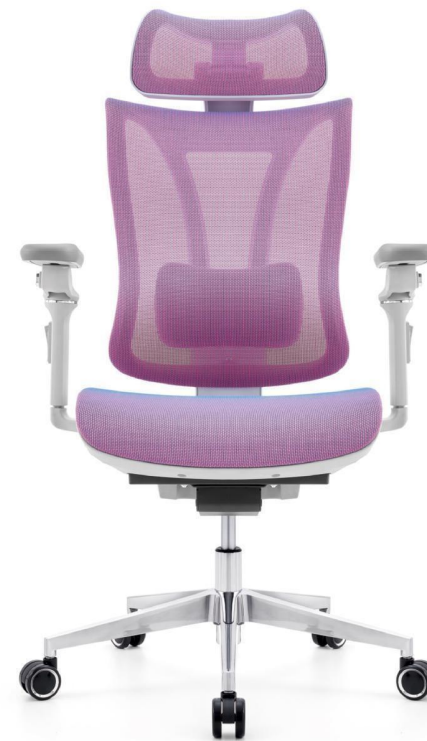

The office chair's armrests move in sync with the reclining backrest, and the wide-angle tilt lock ensures stability at maximum recline.

办公椅扶手随靠背联动后仰，大仰角锁定功能确保最大后仰时的稳性。

## Fivo Pro

5D Armrest with Full Adjustability

5D 扶手

Height Adjustment  
上下调节

360° Rotation  
360° 旋转

Angle Adjustment  
角度调节

Forward/Backward Adjustment  
前后调节

Upward Tilt (40° or Adjustable)  
向上翘起 0° - 40°

The Y - shaped backrest is a masterpiece of ergonomic design. It conforms perfectly to the contour of your neck, cradling it in comfort and showcasing the true charm of ergonomics.